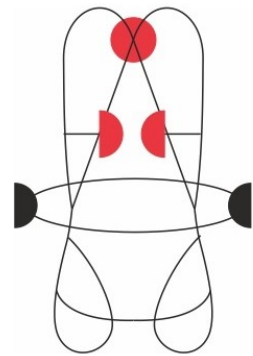

GRAVITY CAMP FULL BODY HARNESS

https://www.securhit.com/en/harnesses-and-belts/951-2288-harnais-complet-gravity-camp.html#/1908-tailles_126501-l_xxl

GRAVITY full body harness from CAMP

Description

Complete fall arrest and support harness GRAVITY designed for professionals working at height.

Its innovative, fully padded structure ensures unique comfort.

Very quick to put on thanks to its automatic STS buckles, fitted on the thighs and waistband.

Two fall arrest attachment points: sternal with double textile buckle and aluminium alloy back buckle. Two textile buckles for support.

Sizes available :

- S-L
Chest circumference 80-120 cm / Waist 70-110 cm / Thigh circumference 45-65 cm / Height 55-75 cm /
Weight 1810 g.

- L- XXL
Chest size 90-140 cm / Waist size 80-130 cm / Thigh size 55-75 cm / Height 65-85 cm / Weight 1930 g.