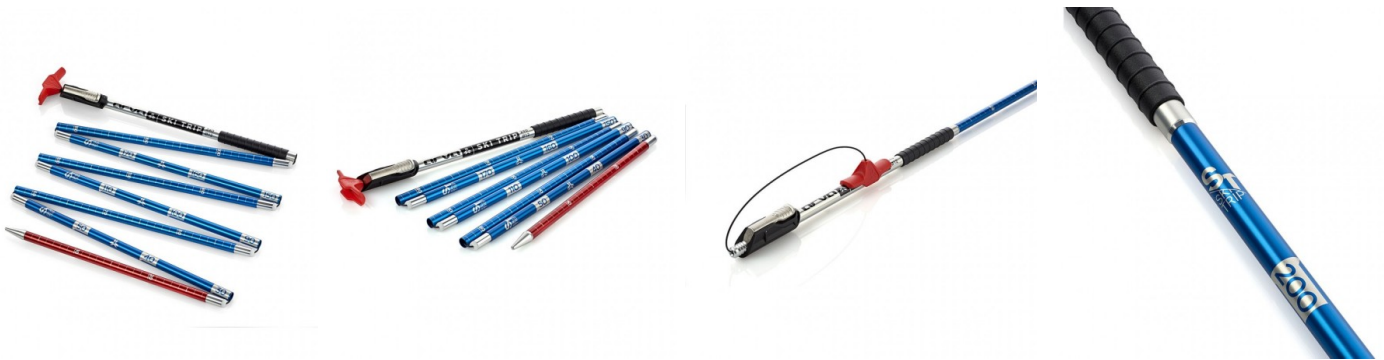

ARVA SKITRIP 240 PROBE

<https://www.securhit.com/en/snow-and-avalanche/887-sonde-arva-ski-trip-240.html>

Avalanche probe ARVA SKITRIP 240

Description

The ARVA SKI TRIP 240 probe will enable you to quickly locate a victim buried in a avalanche.

This probe features a 240 cm long, durable aluminum tube with 8 strands, each 30 cm long and 12 mm in diameter.

It features the RACK LOCK system, which enables easy and instantaneous assembly by simply pulling on the locking handle. Tension is provided by a stainless steel cable.

Compact and lightweight, it fits easily into a backpack.

Technical specifications :

- Tough, durable 7001 T6 aluminum tubes
- Probe tensioning via stainless steel cable
- RACK LOCK locking system
- Locking handle
- Conic inserts to easily assemble the tube segments
- Precise depth graduations
- Carrying case with avalanche rescue step-by-step instructions

Caractéristiques

- Weight : 290g

- Length : 240cm
- Composition : Aluminium 7001 T6
- Nombre de brins : 8 brins de 30cm
- Diamètre du tube : 12mm