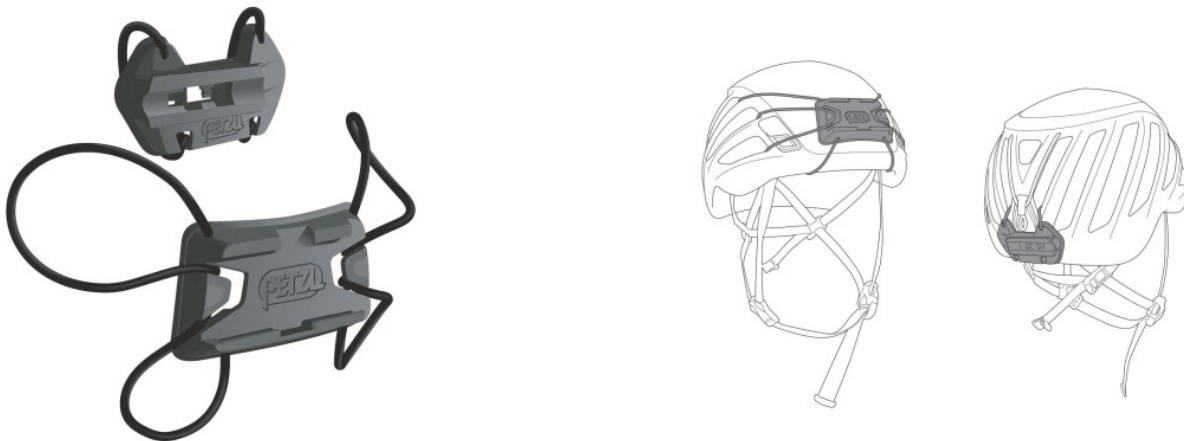

## PETZL DUO HELMET ADAPT PLATE

<https://www.securhit.com/en/lampes-frontales/809-platine-petzl-duo-helmet-adapt.html>

PLATINE PETZL DUO HELMET ADAPT accessory for attaching a DUO headlamp to a PETZL helmet.

### Description

See clearly even in total darkness, with your hands free? It's possible with the PLATINUM DUO HELMET ADAPT accessory from PETZL! A practical accessory with removable plates for attaching your DUO RL or DUO S headlamp to your helmet.

- Easy to use, without a headband, with the lamp and battery held in the plates.
- Lamp can be tilted as desired
- Compatible with the majority of climbing and cycling helmets of all brands, thanks to adjustable elastics.

### Caractéristiques

- Weight : 35 g
- Material : Polyamide