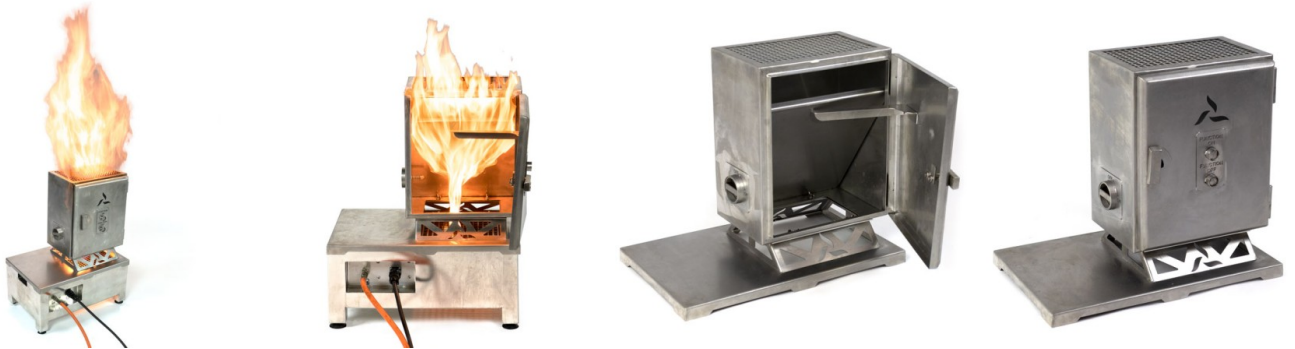

ADD-ON ELECTRICAL CABINET FOR VESTA

<https://www.securhit.com/en/fire-simulation/56-module-feu-de-coffret-electrique-pour-generateur-vesta.html>

Optional electrical cabinet module

Description

Safely simulate an electricity fire.

Includes a main switch and door with rotary handle.

Direct the flame through the door opening using the flame adjuster.

Manufactured from high quality stainless steel.

Supplied in a plastic crate for transport (60 x 40 x 32.5 cm)