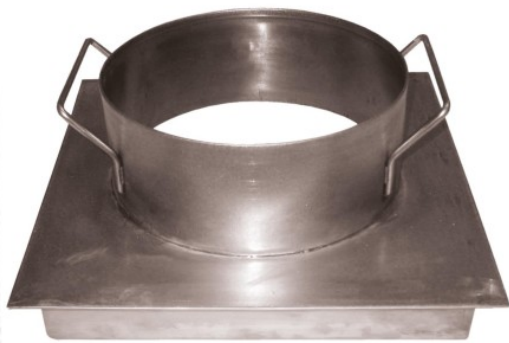

Add-on deep-fryer for generator Satellit compact

<https://www.securhit.com/en/fire-simulation/151-module-friteuse-pour-satellit.html>

Accessory module adjustable on fire generator Satellit compact

Description

The module "deep-fryer" allow to train on several situations oftenly meet by the Firefighters or others workers.

Made of stainless steel.

Dimensions :L.400 x H.250 x P.400 mm

Weight : 3.3kg

Compatible with the range Satellit compact submersible ramp.

Caractéristiques

- Dimensions : 400 L x 250 H x 400 P mm

- Weight : 3.3 kg