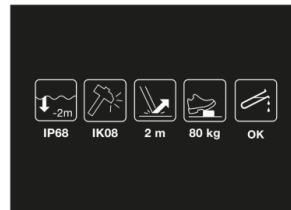

PIXA PETZL HEADLAMP

<https://www.securhit.com/en/lampes-frontales/1207-lampe-frontale-pixa-petzl.html>

PETZL PIXA headlamp

Description

The PIXA headlamp is the essential lighting tool for professionals in industry, maintenance and demanding technical environments. Designed for intensive use, it combines robustness, waterproofing, ease of use and lighting performance.

- Shockproof (IK08), dropproof (up to 2 m) and crushproof (up to 80 kg)
- Extremely waterproof: IP68 - immersion up to 2 metres for 1 hour
- Resistant to certain chemicals: 90° alcohol, bleach, white spirit, hexane (one of the main components of petrol), silicone for seals.