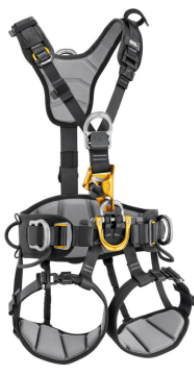

### Description

The ASTRO harness has been specially developed for professional rope access workers. Its design is perfectly suited to the requirements of vertical movement and progression. Thanks to its 3D padded foams and semi-rigid structure at the waist and thighs, it offers optimum comfort throughout the work.

Its openable ventral attachment point makes it easy and efficient to integrate the equipment needed for progression. Fitted with the CROLL L integrated rope clamp, it optimises performance when ascending ropes.

The waistbelt has metal side attachment points, gear loops and tool loops, making it easy to organise and transport the equipment you need for a day's work.

Finally, the FAST opening buckles and DOUBLEBACK PLUS self-locking buckles ensure quick donning and easy adjustment, even when wearing gloves.

## **Caractéristiques**

- Coloris : noir/ jaune