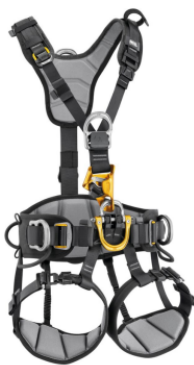

### Description

The ASTRO harness has been specially developed for professional rope access workers. Its design is perfectly suited to the requirements of vertical movement and progression. Thanks to its 3D padded foams and semi-rigid structure at the waist and thighs, it offers optimum comfort throughout the work.

Its openable ventral attachment point makes it easy and efficient to integrate the equipment needed for progression. Fitted with the CROLL L integrated rope clamp, it optimises performance when ascending ropes.

The waistbelt has metal side attachment points, gear loops and tool loops, making it easy to organise and transport the equipment you need for a day's work.

Finally, the FAST opening buckles and DOUBLEBACK PLUS self-locking buckles ensure quick donning and easy adjustment, even when wearing gloves.

## **Caractéristiques**

- Coloris : noir/ jaune